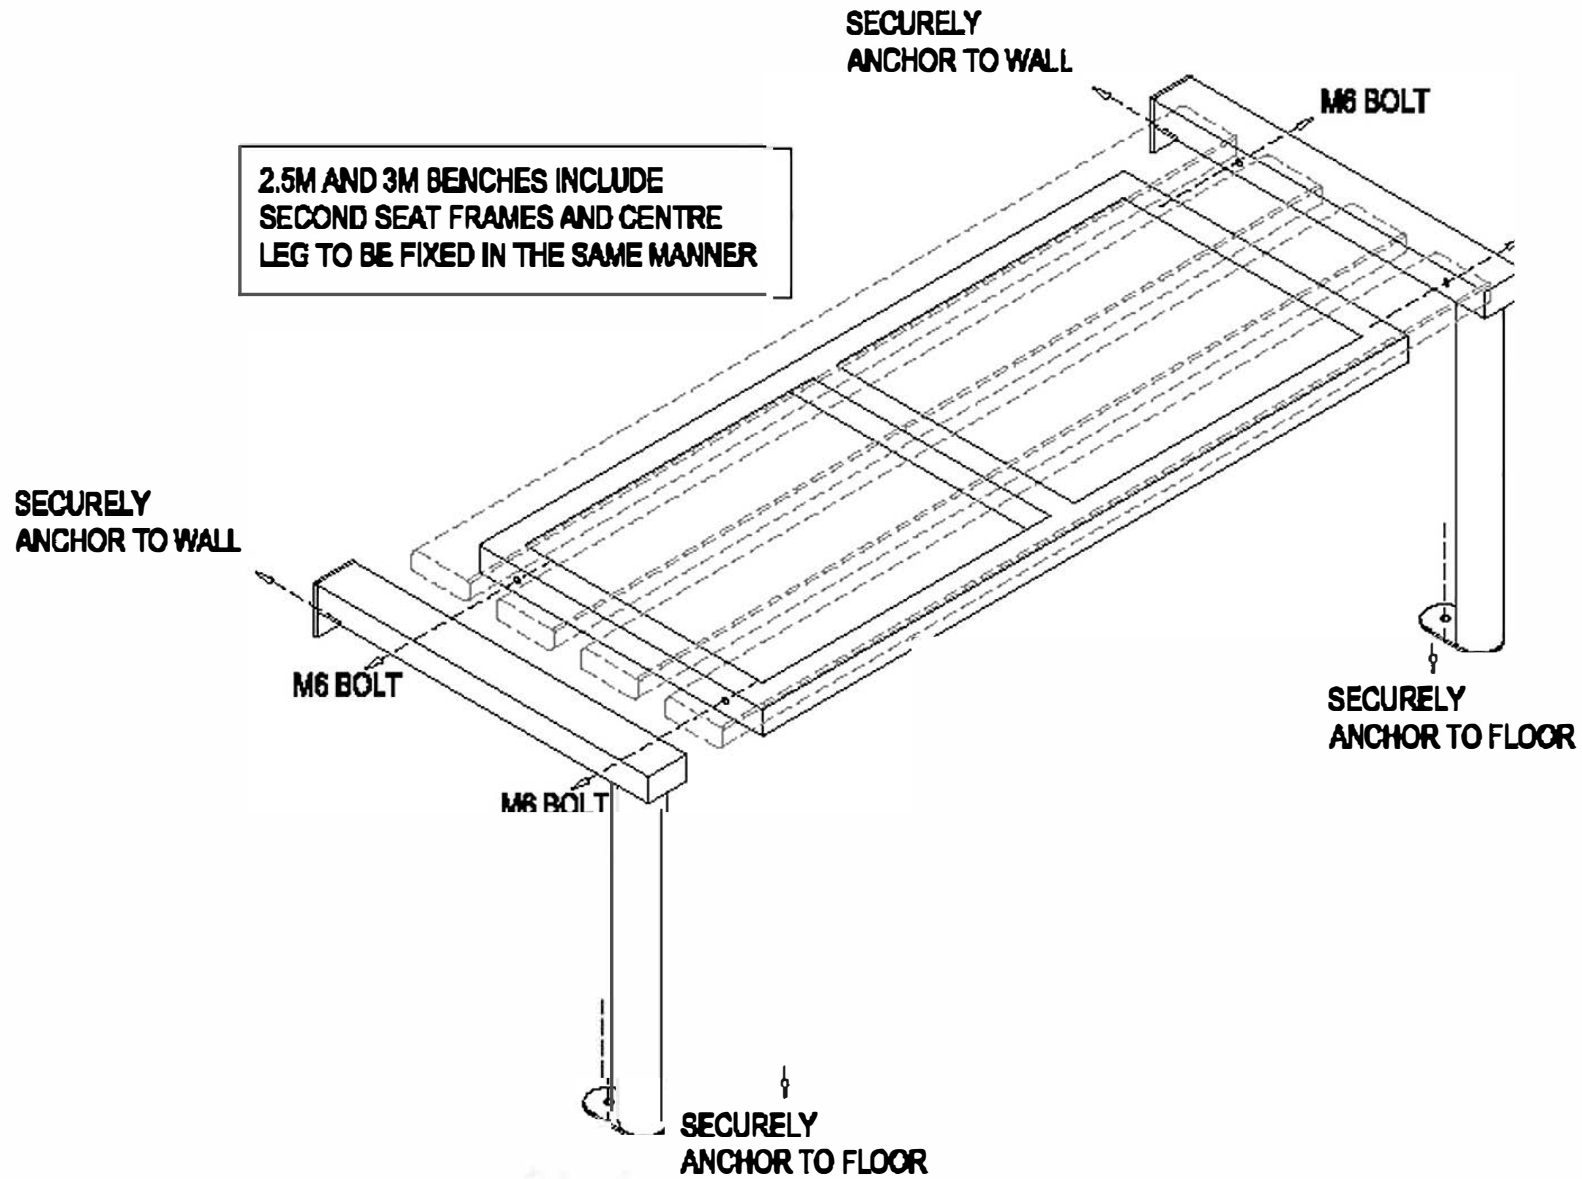

# ASSEMBLY INSTRUCTIONS FOR CLUB MONO 'RM' WALL / FLOOR FIX BENCH

2.5M AND 3M BENCHES INCLUDE SECOND SEAT FRAMES AND CENTRE LEG TO BE FIXED IN THE SAME MANNER

SECURELY ANCHOR TO WALL

M6 BOLT

M6 BOLT

SECURELY ANCHOR TO WALL

M6 BOLT

SECURELY ANCHOR TO FLOOR

SECURELY ANCHOR TO FLOOR