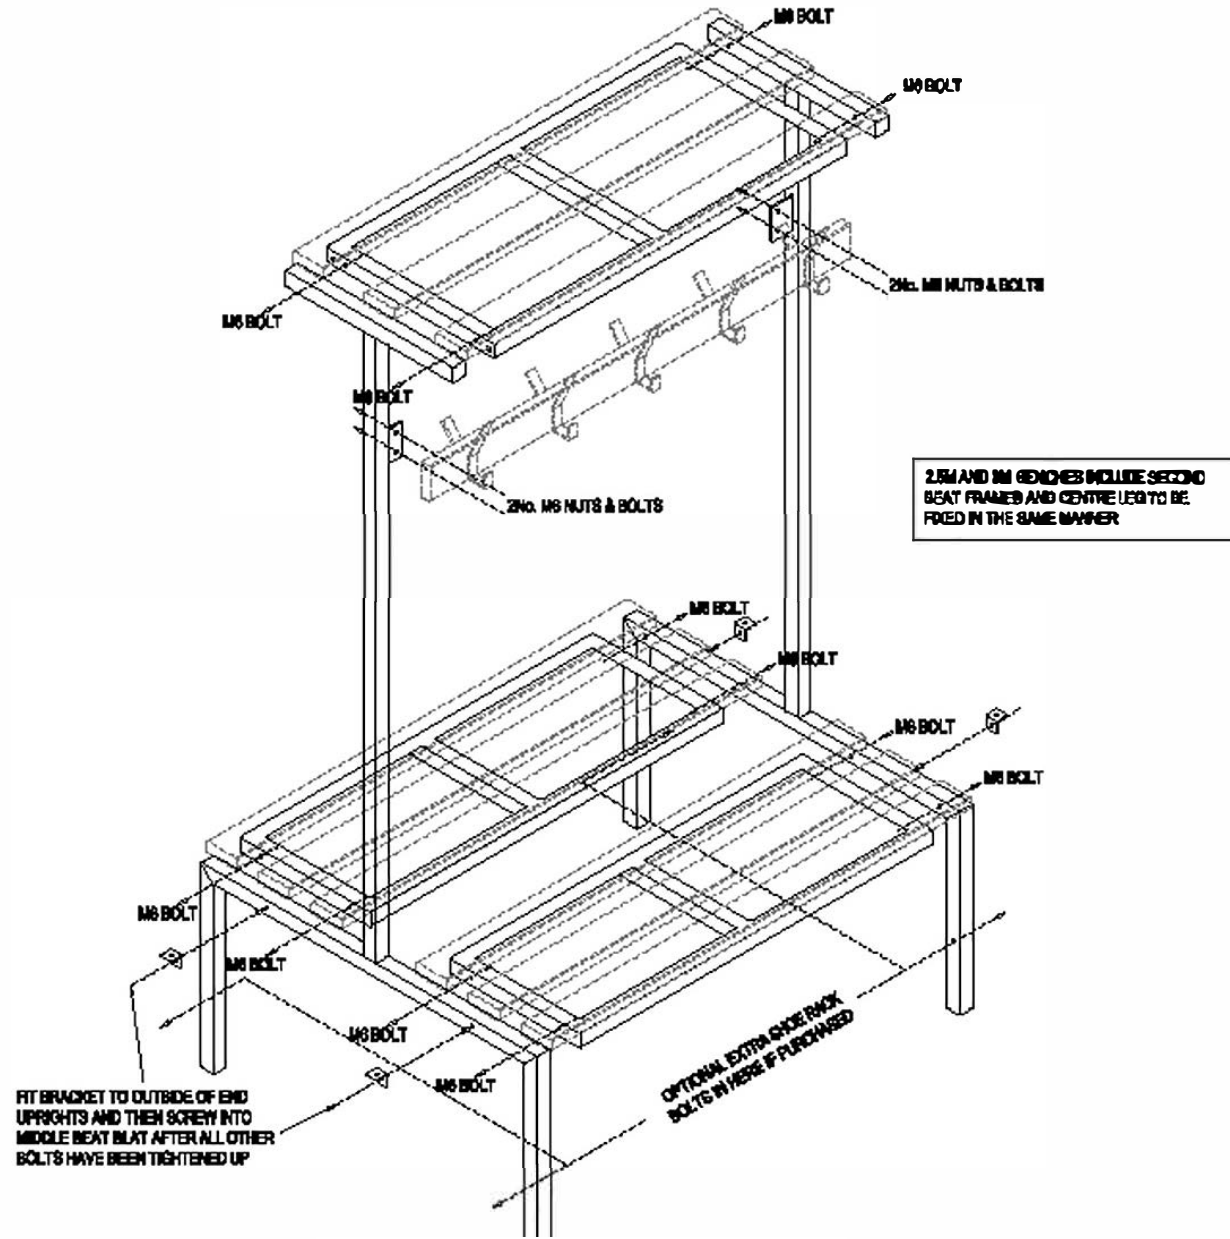

ASSEMBLY INSTRUCTIONS FOR EVOLVE 'DS' DOUBLE SIDED WOOD TOP SHELF BENCH

© COPYRIGHT ESE Direct Ltd
 No unauthorised disclosure, reproduction or manufacture of
 details or product permitted without prior written consent.