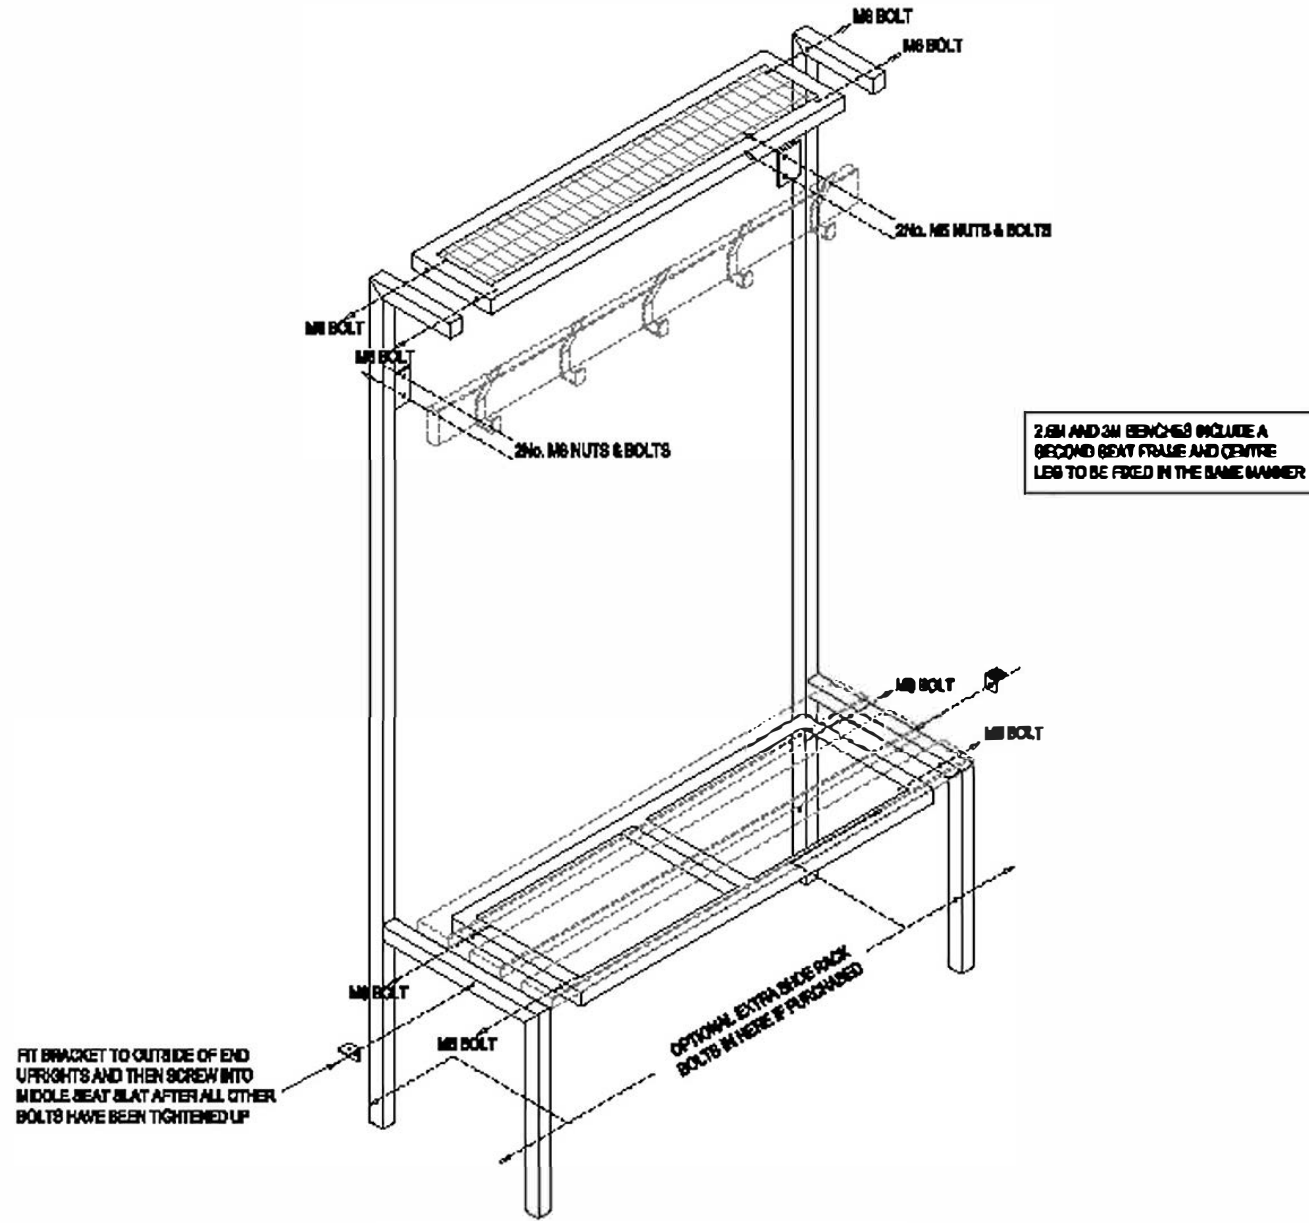

ASSEMBLY INSTRUCTIONS FOR EVOLVE 'SSM' SINGLE SIDED MESH TOP SHELF BENCH

© COPYRIGHT ESE Direct Ltd
 No unauthorized disclosure, reproduction or manufacture of
 details or product permitted without prior written consent.